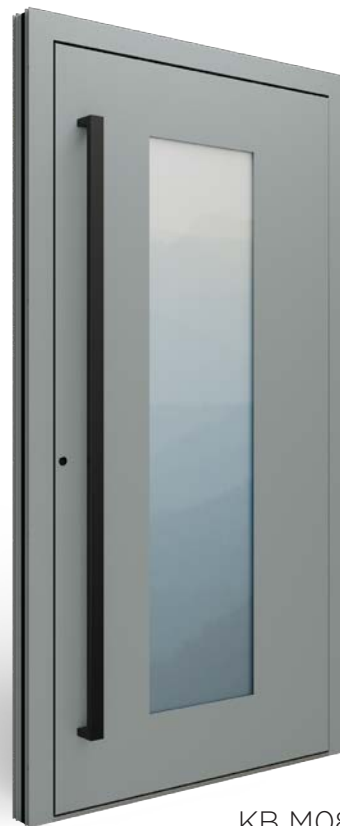

KB M08

Colour RAL 7012
Pull handle QA35 160cm