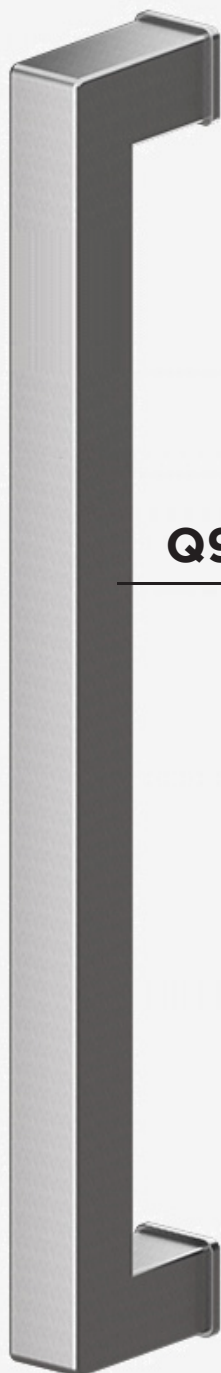

Q90

Q90

40 x 40 mm, Inox

Length	Code	LED lighting*
600 mm	Q90.60	2 pcs. LED
800 mm	Q90.80	3 pcs. LED
1000 mm	Q90.100	4 pcs. LED
1200 mm	Q90.120	5 pcs. LED
1400 mm	Q90.140	6 pcs. LED
1600 mm	Q90.160	7 pcs. LED
1800 mm	Q90.180	8 pcs. LED
2000 mm	Q90.200	9 pcs. LED

LED Light

ekey dLine

Microswitch

QA90

40 x 40 mm, aluminium, Black

Length	Code	LED lighting*
600 mm	QA90.60	2 pcs. LED
800 mm	QA90.80	3 pcs. LED
1000 mm	QA90.100	4 pcs. LED
1200 mm	QA90.120	5 pcs. LED
1400 mm	QA90.140	6 pcs. LED
1600 mm	QA90.160	7 pcs. LED
1800 mm	QA90.180	8 pcs. LED
2000 mm	QA90.200	9 pcs. LED

LED Light

ekey dLine

Microswitch

* A cable conduit (KB 1.96) is required for the LED lighting (see p. 66).