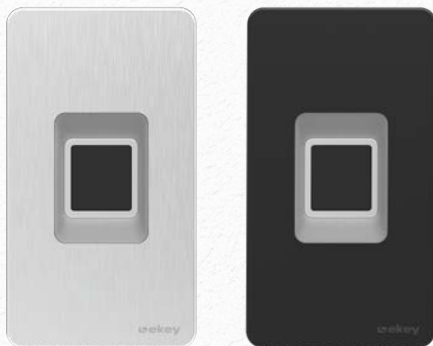

7 Electric strike with day/night function

KB 3.10 ekey dLine mounted in the door leaf, Inox
It can be easily managed through the ekey bionyx app, allowing for straightforward control of the door's security features.