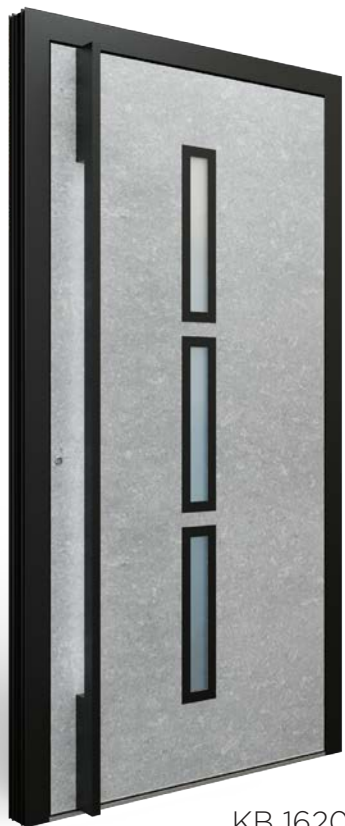

KB 1590

Colour Turner Oak/RAL 9005
Pull handle QA35 200cm

KB 1600

Colour DB 703
Pull handle Q35 200cm

KB 1610

Colour RAL 6005
Pull handle Q35 120cm

The image shows a door with dimensions of 1100 x 2100

KB 1620