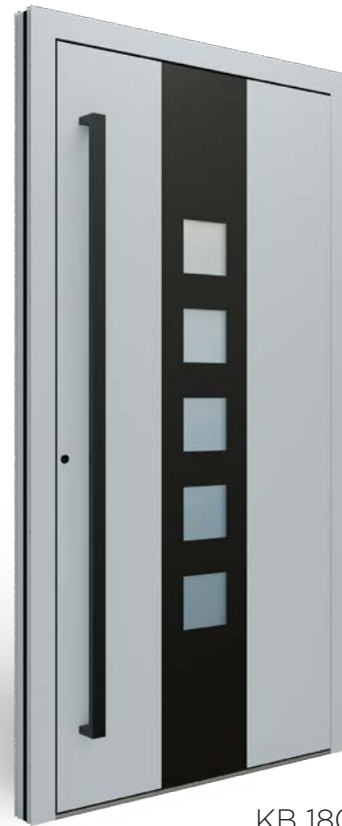

Colour DB 703
Pull handle Q35 160cm

KB 170

Colour RAL 5003
Pull handle QA35 200cm

KB 180

Colour RAL 7001/RAL 9005
Pull handle QA35 160cm

KB 190

Colour RAL 9005
Pull handle C40 200cm with LED

The image shows a door with dimensions of 1100 x 2100