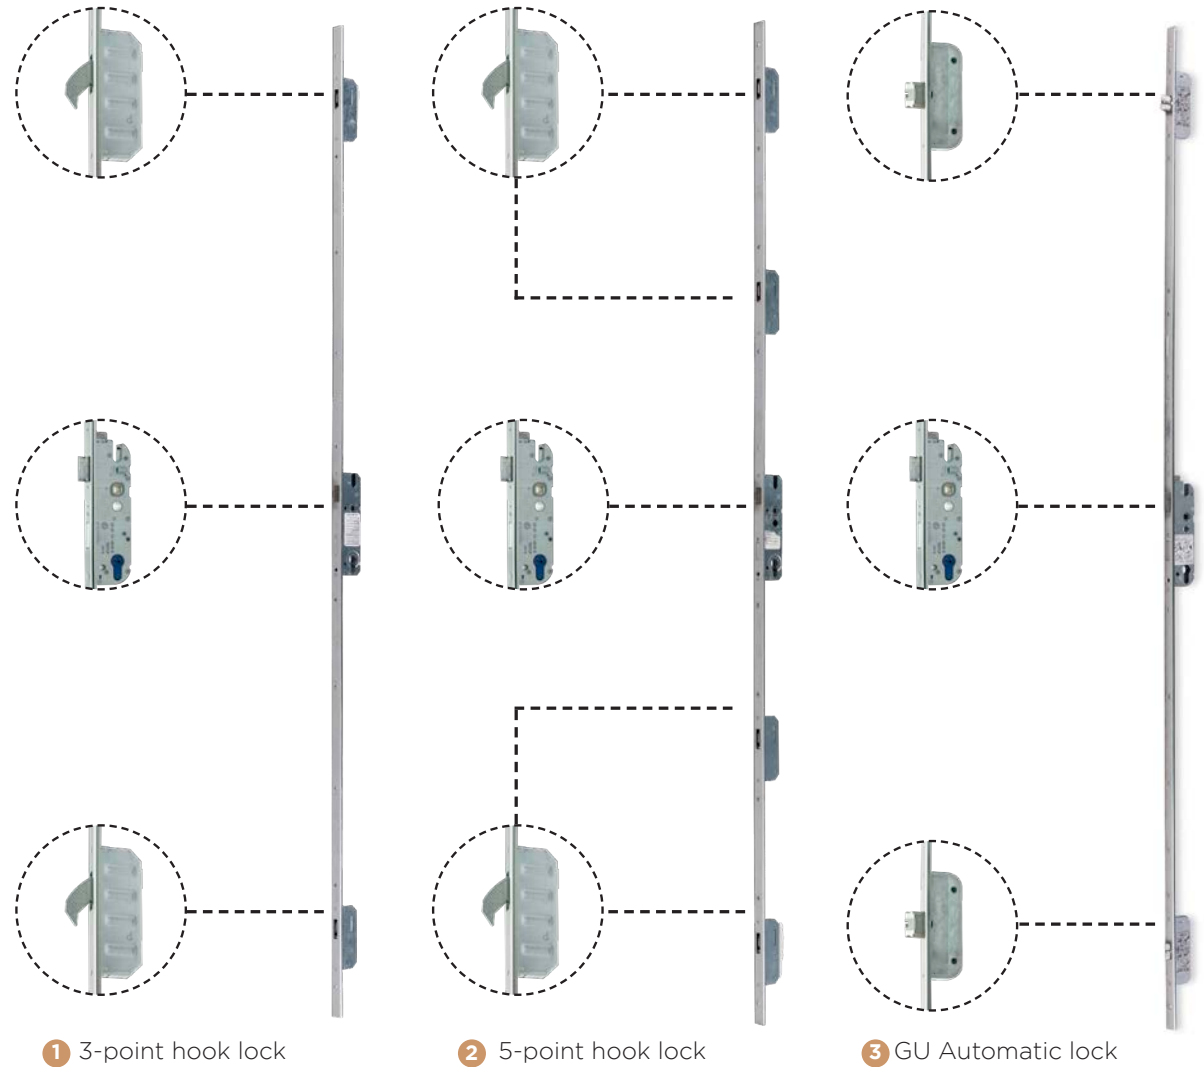

KB 1.63 Lever handle H4,
Black

KB 1.64 Lever handle H5,
Black

Lever handle H2/H3, Anthracite

Lever handle H2/H3, Satin
Copper

Lever handle H2/H3, Satin Gold

Lever handle H2/H3, Gold PVD

Locking Systems

- 1 Winkhaus 3-point hook lock
- 2 Winkhaus 5-point hook lock
- 3 GU 3-point slam-shut lock
- 4 GU 3-point slam-shut motorized lock(for external integration)
- 5 GU 3-point slam-shut motorized lock + ekey dLine finger-scanner
- 6 GU 3-point slam-shut motorized lock + SOREX UniLock Keypad
- 7 Optional: Electric strike with day/night function

7 Electric strike with day/night function

KB 3.10 ekey dLine mounted in the door leaf, Inox
It can be easily managed through the ekey bionyx app, allowing for straightforward control of the door's security features.