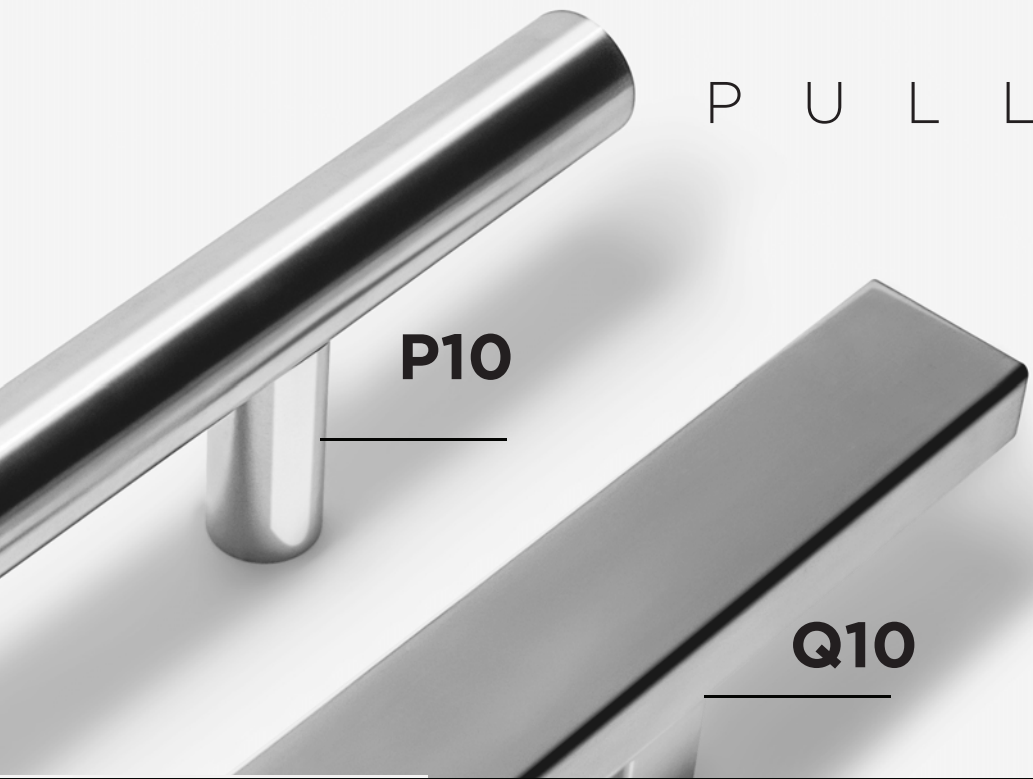

P U L L H A N D L E S