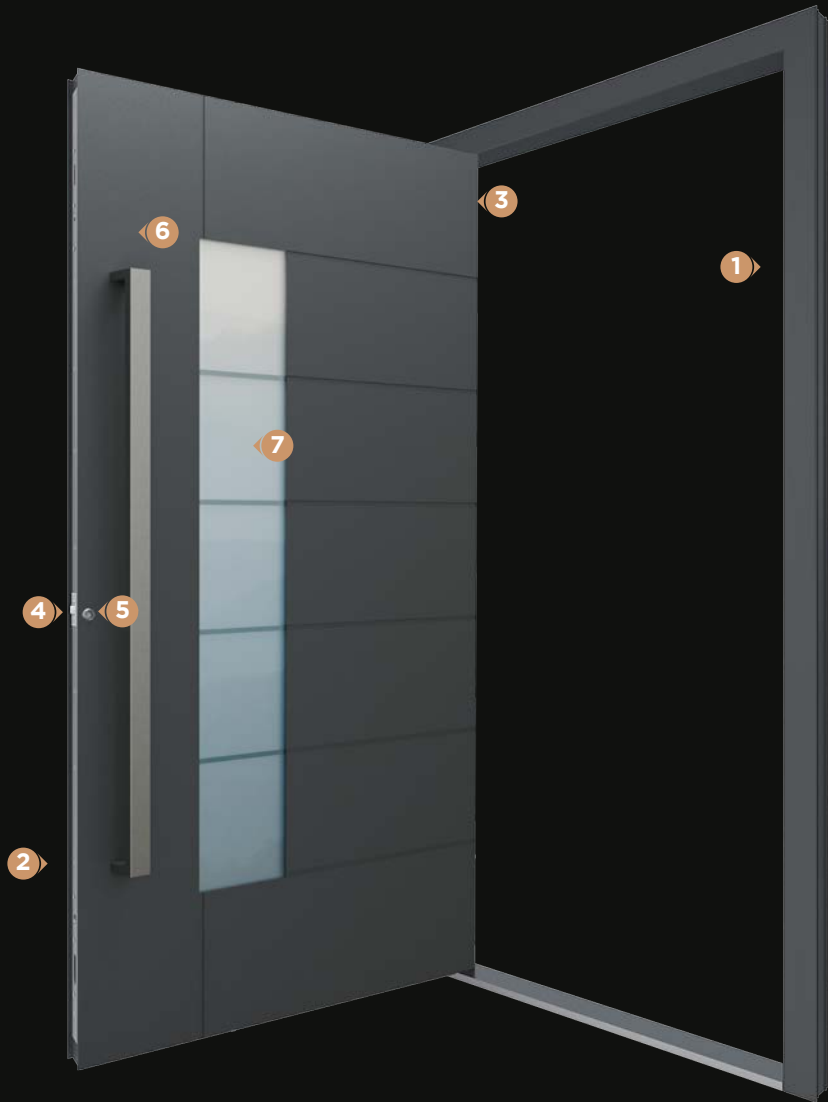

DEFAULT EQUIPMENT

ALUNA+ PREMIUM

1 frame	High-quality thermally broken aluminium frame, flush on both sides
2 lock	Winkhaus 3-point hook lock
3 hinges	High-quality roller hinges, powder coated, colour matched
4 cylinder	Euro Cylinder, 5 keys
5 rosette	Anti-burglary stainless steel escutcheon
6 finish	Powder coated fine-structure matt finish
7 glass	Triple or Quadruple glazed, laminated safety-glass