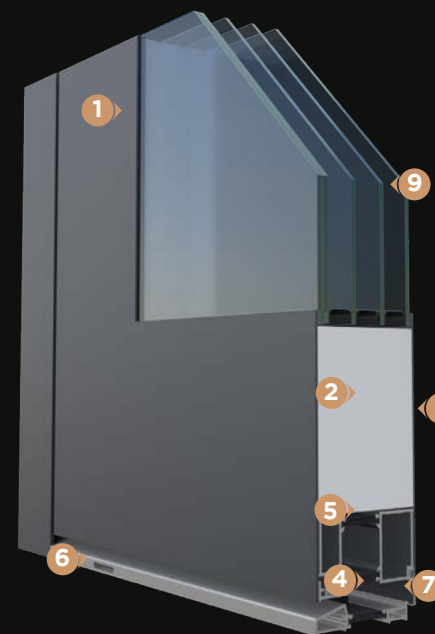

ALUNA+ PREMIUM 75

U-value	0.95 W/(m K)
Door Leaf	75mm
Frame	75mm
Glazing	Triple glazed
Security	PAS24

ALUNA+ PREMIUM 90

U-value	0.80 W/(m K)
Door Leaf	90mm
Frame	90mm
Glazing	Quadruple Glazed
Security	PAS24